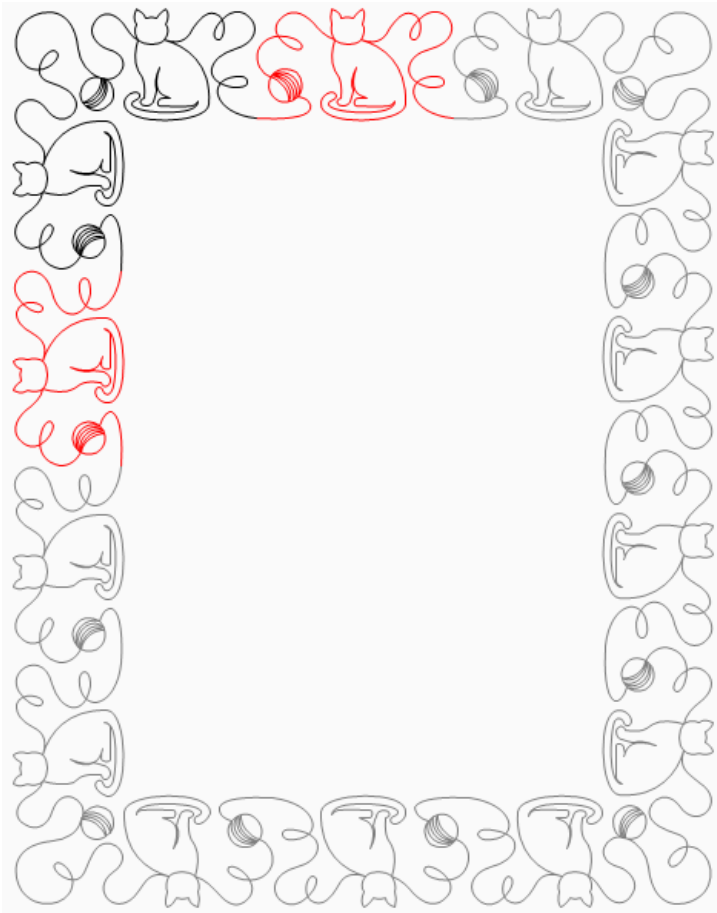

# “Cats-n-Yarn Border Set”

### “Border” & “Border Corner” Designs:

### Sample Layout Option:

**NOTE: This Design is “Directional”**